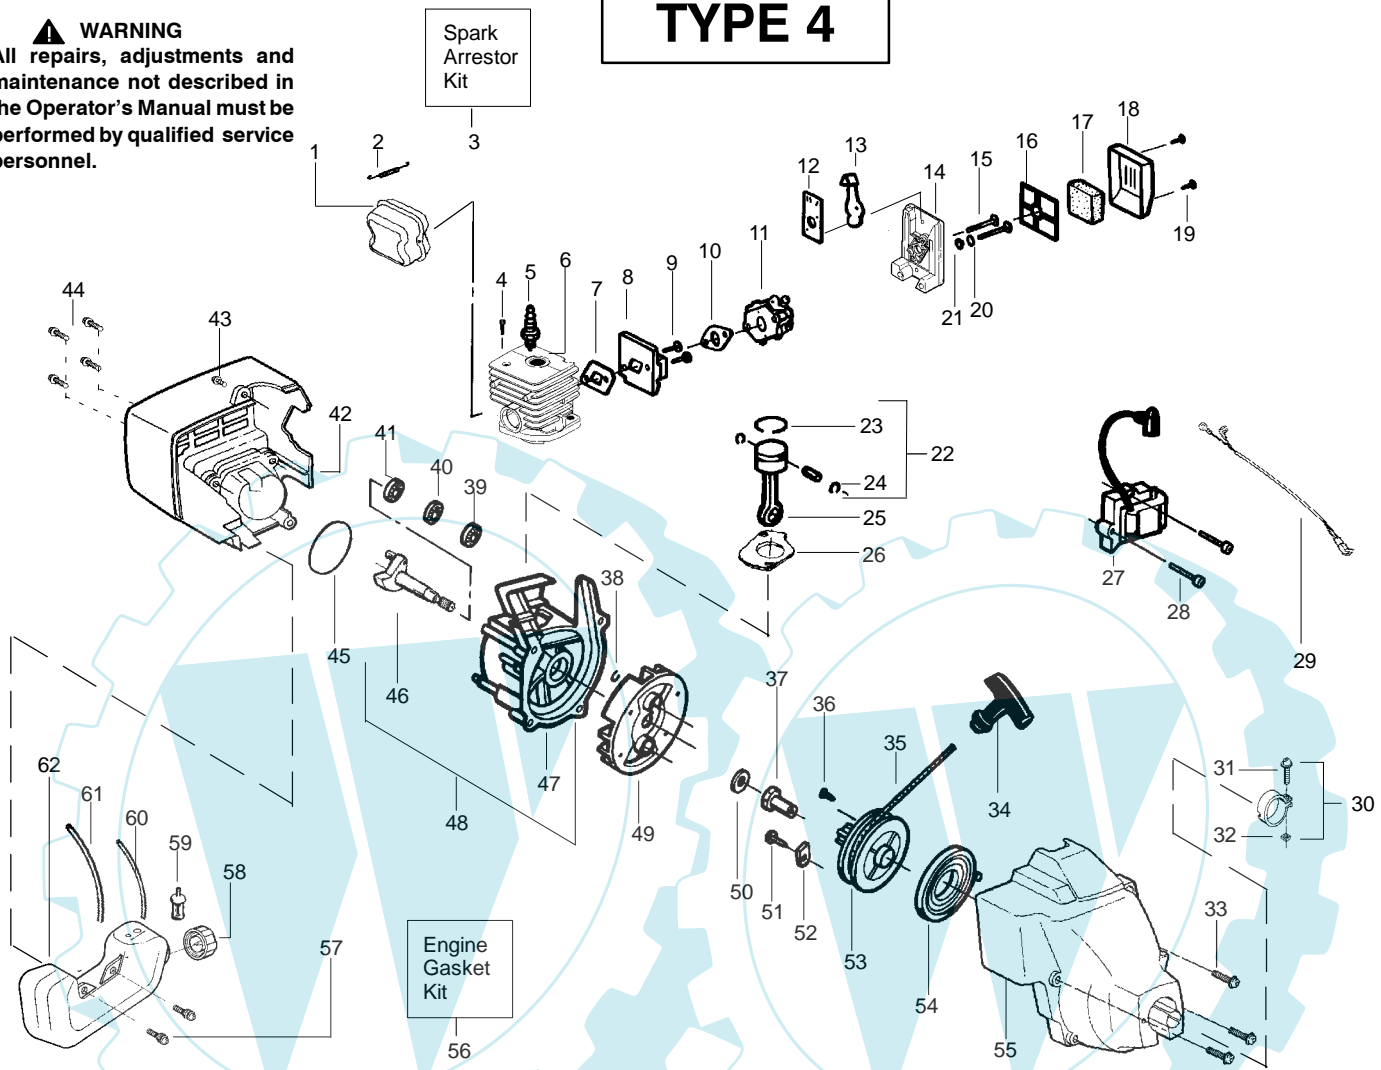

PARTS LIST NO. 530087915		McCULLOCH. PARTS LIST	MODEL(s) TRIMMAC 210	
DATE 2/25/05	Replaces 530087915 - 11/23/04		Note: Illustration may differ from actual model due to design changes	PAGE NO. 6

TYPE 4

⚠ WARNING
All repairs, adjustments and maintenance not described in the Operator's Manual must be performed by qualified service personnel.

Ref.	Part No.	Description	Ref.	Part No.	Description	Ref.	Part No.	Description
1.	530069660	Kit - Muffler (incl. 2)	23.	530055120	Ring-Piston	45.	530071363	O-Ring-C'case (kit)
2.	530042088	Spring-Muffler	24.	530015162	Retainer-Piston Pin	46.	530054753	Assy-Crankshaft
3.	530069380	Kit-Spark Arrestor	25.	530069945	Assy-Connecting Rod	47.	530071627	Kit-Crankcase (Incl. 39-41)
4.	530015953	Screw-Cylinder	26.	530071363	Gasket-Cylinder (kit)	48.	530071624	Assy-C'case & C'shaft (Incl. 38,46,47)
5.	Champion	Spark Plug (RCJ 6Y)	27.	530039163	Module-Ignition	49.	530069886	Assy-Flywheel
6.	530012416	Cylinder	28.	530016357	Screw	50.	530015828	Washer-Flat
7.	530071363	Gasket-Cyl/Carb.(kit)	29.	530049018	Assy-Switch Wire	51.	530015775	Screw
8.	530057634	Adaptor-Carb.	30.	530056365	Assy-Nose Cone Clamp (Incls. 31 & 32)	52.	530027523	Retainer
9.	530016014	Screw	31.	530016381	Screw-Nose Cone	53.	530069400	Kit-Starter Pulley (Incl. 36)
10.	530071363	Gasket-Carb.(kit)	32.	530016382	Nut-Nose Cone	54.	530042085	Spring-Starter
11.	530071630	Kit - Carburetor Ass'y (C1U-W7D)	33.	530015810	Screw	55.	530071677	Assy-Fan Hsg.
12.	530038747	Plate-Choke Mounting	34.	530027569	Handle-Starter	56.	530071363	Kit-Engine Gasket (Incl. 7,10,26,45)
13.	530038686	Shutter-Choke	35.	530069232	Kit - Rope	57.	530016379	Retainer-Fuel Tank
14.	530052431	Box-Air	36.	530016080	Screw	58.	530014347	Assy-Fuel Cap w/ret.
15.	530016393	Screw	37.	530038604	Coupling-Drive	59.	530095646	Assy-Fuel Pickup
16.	530036569	Plate - Filter Support	38.	530015941	Retain. Ring-C'shaft	60.	530069247	Kit-Fuel Line (Small)
17.	530036575	Foam-Air Filter	39.	530055728	Bearing-Outer	61.	530069216	Kit-Fuel Line (Large)
18.	530036568	Cover-Air Filter	40.	530071615	Kit-C'case Seal	62.	530049296	Assy-Fuel Tank (Incl. cap, fuel line, filter)
19.	530016349	Screw	41.	530032125	Bearing-Inner			
20.	530015852	Spacer-Choke	42.	530057026	Shroud-Rear			
21.	530015254	Washer	43.	530015934	Screw			
22.	530071833	Kit - Piston (Incl. 23, 24 & Pin)	44.	530015810	Screw			

✓ = NEW PART NUMBER FOR THIS IPL   ★ = REFER TO THE SERVICE REFERENCE INDICATED FOR MORE INFORMATION. (LOCATED AT END OF IPL)