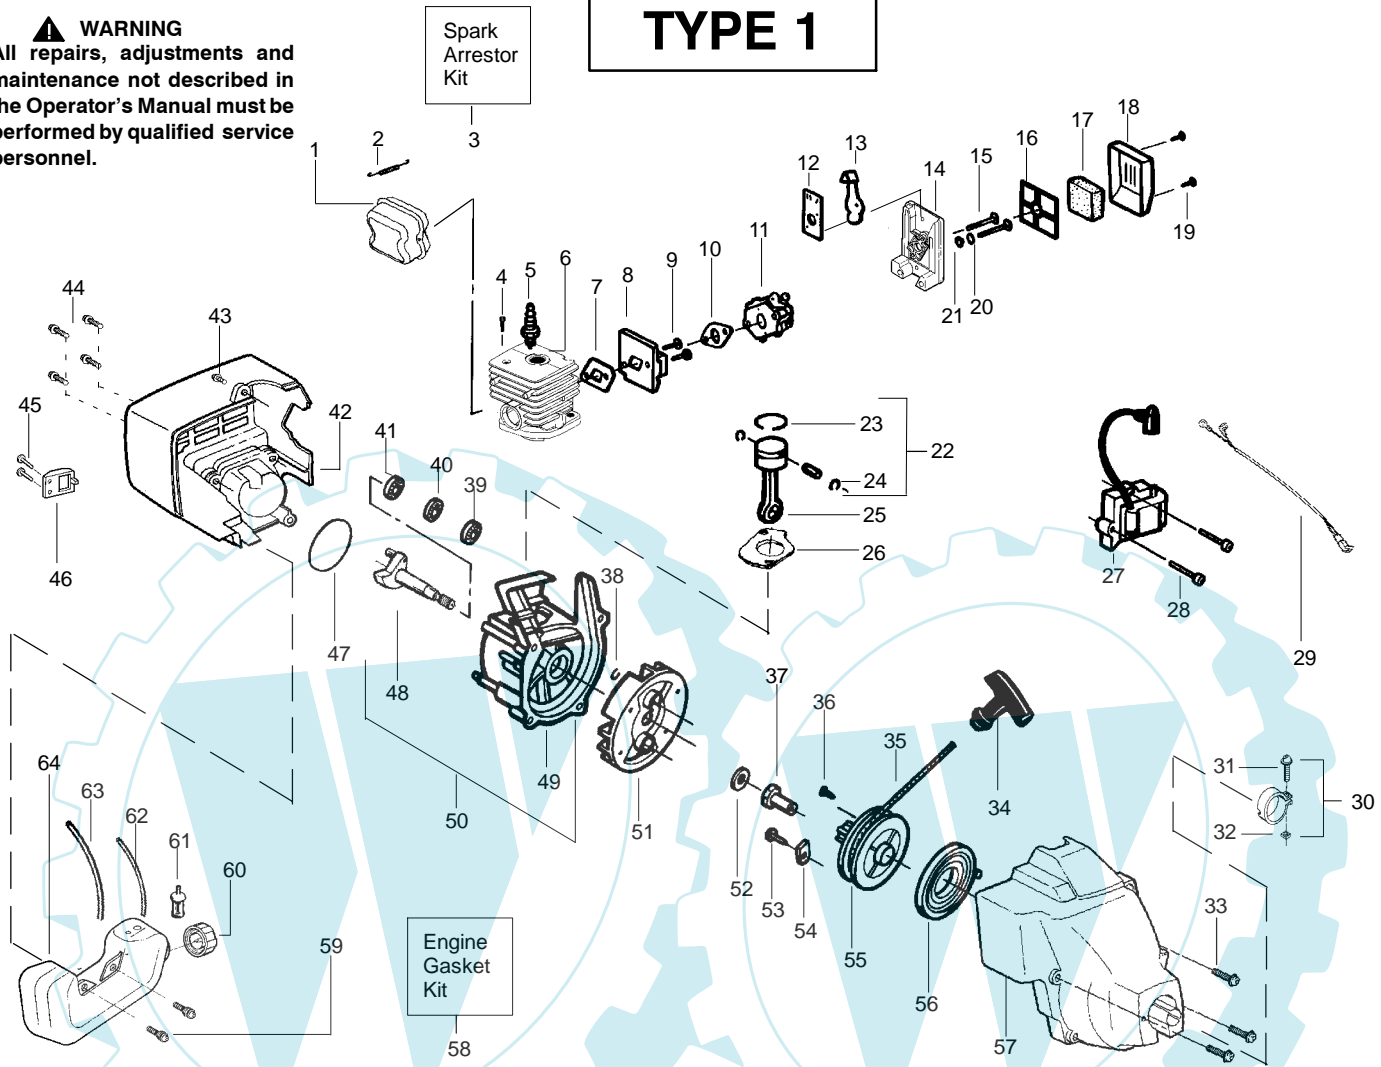

PARTS LIST NO. 530087915		McCULLOCH. PARTS LIST	MODEL(s) TRIMMAC 210	
DATE 2/25/05	Replaces 530087915 - 11/23/04		Note: Illustration may differ from actual model due to design changes	PAGE NO. 3

⚠ WARNING
All repairs, adjustments and maintenance not described in the Operator's Manual must be performed by qualified service personnel.

TYPE 1

Ref.	Part No.	Description	Ref.	Part No.	Description	Ref.	Part No.	Description
1.	530069660	Kit - Muffler (incl. 2)	23.	530036404	Ring-Piston	46.	530037045	Guard-Muffler
2.	530042088	Spring-Muffler	24.	530015162	Retainer-Piston Pin	47.	530069616	O-Ring-C'case (kit)
3.	530069380	Kit-Spark Arrestor	25.	530069615	Assy-Connecting Rod	48.	530054753	Assy-Crankshaft
4.	530015953	Screw-Cylinder	26.	530069616	Gasket-Cylinder (kit)	49.	530071627	Kit-Crankcase (Incl. 39-41)
5.	Champion	Spark Plug (RCJ 6Y)	27.	530039163	Module-Ignition	50.	530071360	Assy-C'case & C'shaft (Incl. 38,48,49)
6.	530069619	Kit - Cylinder	28.	530015954	Screw	51.	530069886	Assy-Flywheel
7.	530069616	Gasket-Cyl/Carb.(kit)	29.	530049018	Assy-Switch Wire	52.	530015828	Washer-Flat
8.	530047659	Adaptor-Carb.	30.	530056365	Assy-Nose Cone Clamp (Incls. 31 & 32)	53.	530015775	Screw
9.	530016014	Screw	31.	530016381	Screw-Nose Cone	54.	530027523	Retainer
10.	530069616	Gasket-Carb.(kit)	32.	530016382	Nut-Nose Cone	55.	530069400	Kit- Starter Pulley (Incl. 36)
11.	---	Kit - Carburetor Ass'y (WA-226) (C1U-W7D)	33.	530015810	Screw	56.	530042085	Spring-Starter
12.	530038747	Plate-Choke Mounting	34.	530027569	Handle-Starter	57.	530054319	Assy-Fan Hsg.
13.	530038686	Shutter-Choke	35.	530069232	Kit - Rope	58.	530069616	Kit-Engine Gasket (Incl. 7,10,26,47)
14.	530052431	Box-Air	36.	530016080	Screw	59.	530016379	Retainer-Fuel Tank
15.	530016353	Screw	37.	530038604	Coupling-Drive	60.	530014347	Assy-Fuel Tank w/ret.
16.	530036569	Plate - Filter Support	38.	530015941	Retain. Ring-C'shaft	61.	530095646	Assy-Fuel Pickup
17.	530036575	Foam-Air Filter	39.	530055728	Bearing-Outer	62.	530069247	Kit-Fuel Line (Small)
18.	530036568	Cover-Air Filter	40.	530071615	Kit-C'case Seal	63.	530069216	Kit-Fuel Line (Large)
19.	530015880	Screw	41.	530032125	Bearing-Inner	64.	530049296	Assy-Fuel Tank (Incl. cap, fuel line, filter)
20.	530015852	Spacer-Choke	42.	530054295	Shroud-Rear			
21.	530015254	Washer	43.	530015934	Screw			
22.	530069621	Kit - Piston (Incl. 23, 24 & Pin)	44.	530015810	Screw			
			45.	530015675	Screw			

↗ = NEW PART NUMBER FOR THIS IPL   ★ = REFER TO THE SERVICE REFERENCE INDICATED FOR MORE INFORMATION. (LOCATED AT END OF IPL)