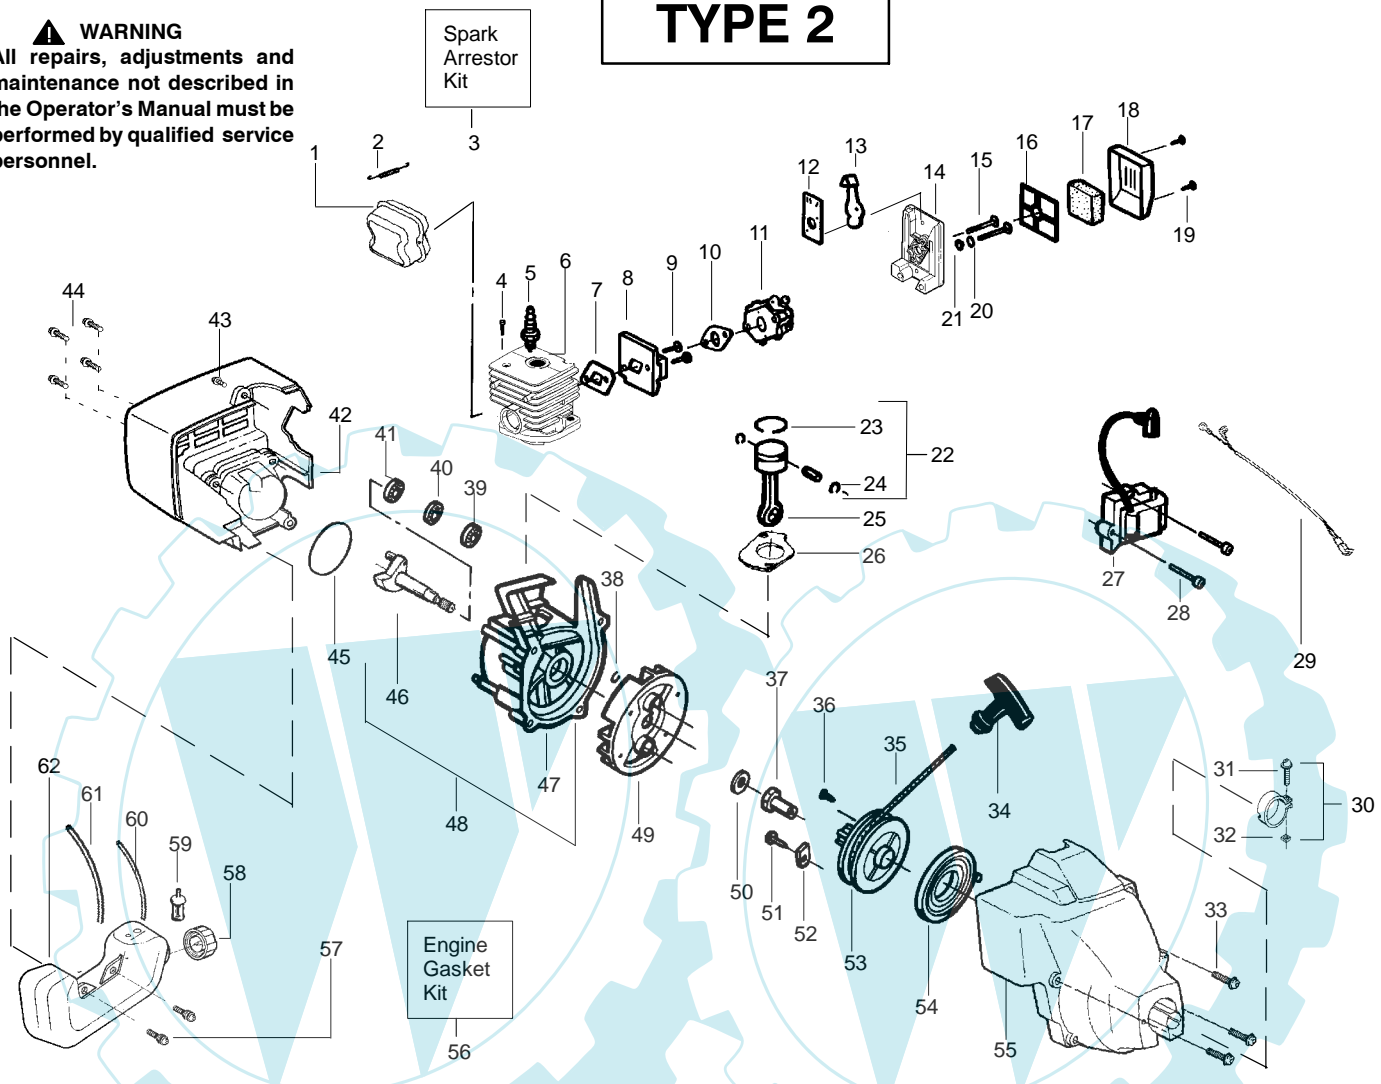

PARTS LIST NO. 530087915		McCULLOCH. PARTS LIST	MODEL(s) TRIMMAC 210	
DATE 2/25/05	Replaces 530087915 - 11/23/04		Note: Illustration may differ from actual model due to design changes	PAGE NO. 4

TYPE 2

WARNING
All repairs, adjustments and maintenance not described in the Operator's Manual must be performed by qualified service personnel.

Ref.	Part No.	Description	Ref.	Part No.	Description	Ref.	Part No.	Description
1.	530069660	Kit - Muffler (incl. 2)	23.	530055120	Ring-Piston	45.	530071363	O-Ring-C'case (kit)
2.	530042088	Spring-Muffler	24.	530015162	Retainer-Piston Pin	46.	530054753	Assy-Crankshaft
3.	530069380	Kit-Spark Arrestor	25.	530069945	Assy-Connecting Rod	47.	530071627	Kit-Crankcase (Incl. 39-41)
4.	530015953	Screw-Cylinder	26.	530071363	Gasket-Cylinder (kit)	48.	530071624	Assy-C'case & C'shaft (Incl. 38,46,47)
5.	Champion	Spark Plug (RCJ 6Y)	27.	530039163	Module-Ignition	49.	530069886	Assy-Flywheel
6.	530012416	Cylinder	28.	530016357	Screw	50.	530015828	Washer-Flat
7.	530071363	Gasket-Cyl/Carb.(kit)	29.	530049018	Assy-Switch Wire	51.	530015775	Screw
8.	530056403	Adaptor-Carb.	30.	530056365	Assy-Nose Cone Clamp (Incls. 31 & 32)	52.	530027523	Retainer
9.	530016014	Screw	31.	530016381	Nut-Nose Cone	53.	530069400	Kit-Starter Pulley (Incl. 36)
10.	530071363	Gasket-Carb.(kit)	32.	530016382	Screw-Nose Cone	54.	530042085	Spring-Starter
11.	530071630	Kit - Carburetor Ass'y (C1U-W7D)	33.	530015810	Screw	55.	530054319	Assy-Fan Hsg.
12.	530038747	Plate-Choke Mounting	34.	530027569	Handle-Starter	56.	530071363	Kit-Engine Gasket (Incl. 7,10,26,45)
13.	530038686	Shutter-Choke	35.	530069232	Kit - Rope	57.	530016379	Retainer-Fuel Tank
14.	530052431	Box-Air	36.	530016080	Screw	58.	530014347	Assy-Fuel Cap w/ret.
15.	530016353	Screw	37.	530038604	Coupling-Drive	59.	530095646	Assy-Fuel Pickup
16.	530036569	Plate - Filter Support	38.	530015941	Retain. Ring-C'shaft	60.	530069247	Kit-Fuel Line (Small)
17.	530036575	Foam-Air Filter	39.	530055728	Bearing-Outer	61.	530069216	Kit-Fuel Line (Large)
18.	530036568	Cover-Air Filter	40.	530071615	Kit-C'case Seal	62.	530049296	Assy-Fuel Tank (Incl. cap, fuel line, filter)
19.	530016349	Screw	41.	530032125	Bearing-Inner			
20.	530015852	Spacer-Choke	42.	530056548	Shroud-Rear			
21.	530015254	Washer	43.	530015934	Screw			
22.	530071357	Kit - Piston (Incl. 23, 24 & Pin)	44.	530015810	Screw			

✓ = NEW PART NUMBER FOR THIS IPL   ★ = REFER TO THE SERVICE REFERENCE INDICATED FOR MORE INFORMATION. (LOCATED AT END OF IPL)