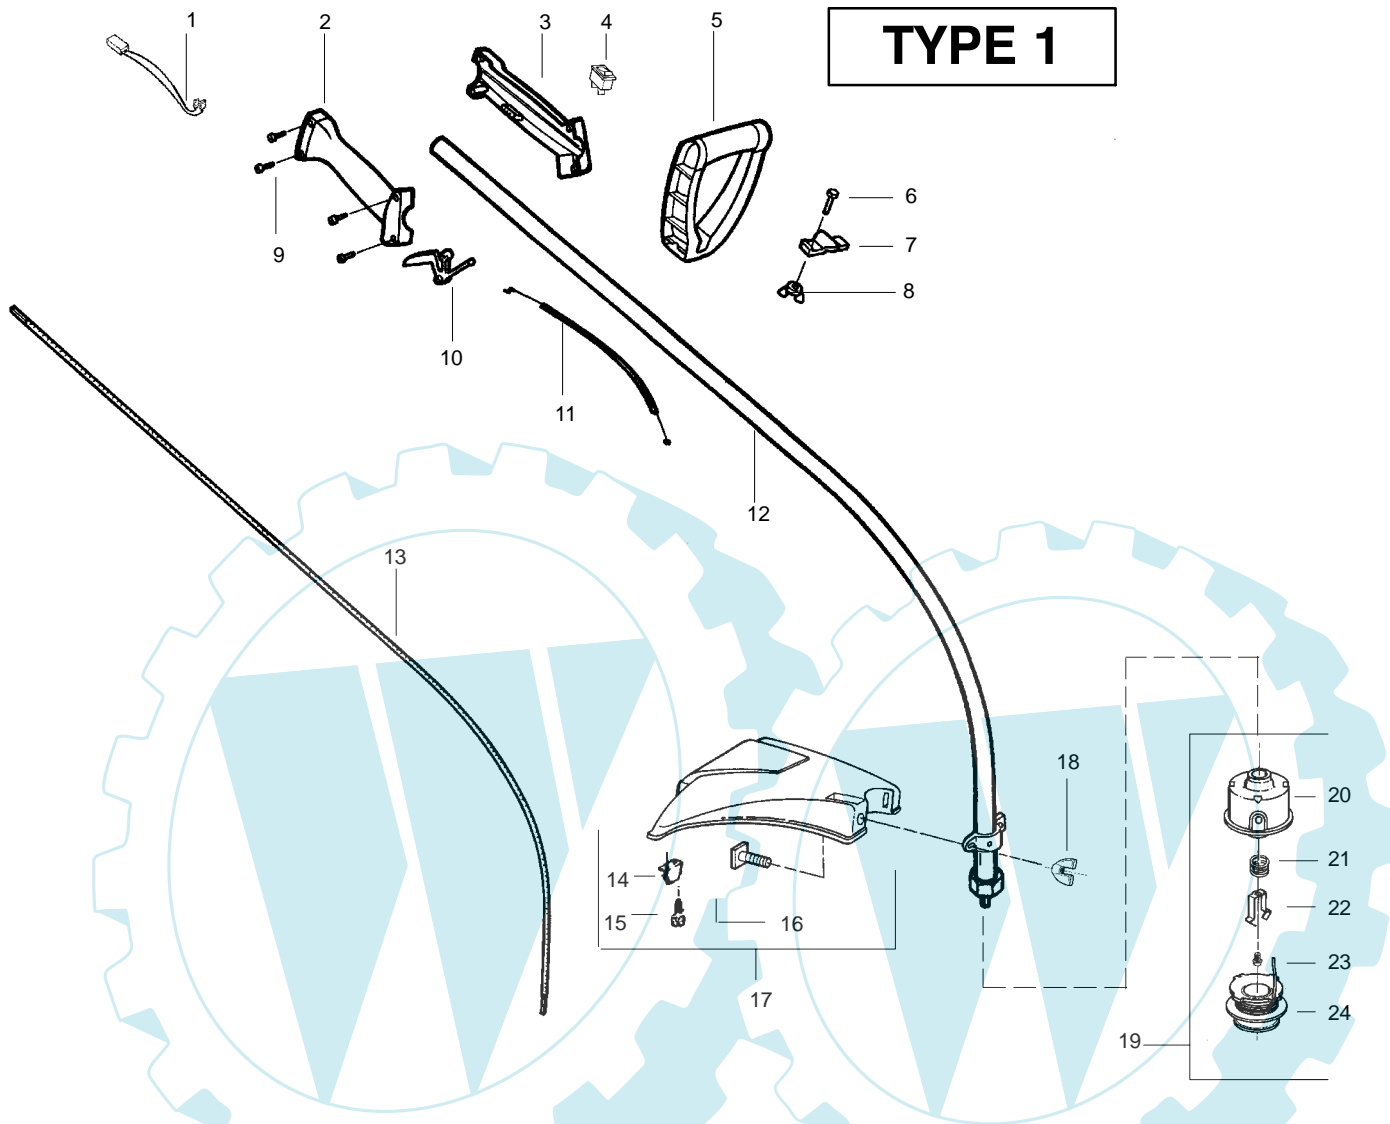

PARTS LIST NO. 530087915		McCULLOCH . PARTS LIST	MODEL(s) TRIMMAC 210
DATE 2/25/05	Replaces 530087915 - 11/23/04		Note: Illustration may differ from actual model due to design changes

Ref.	Part No.	Description	Ref.	Part No.	Description
1.	530054183	Ass'y. - Wire	19.	538248285	Cutting Head (Incl. 20-24)
2.	530038581	Throttle Hsg. (Right)	20.	530069690	Hub Ass'y.
3.	530095382	Throttle Hsg. (Left)	21.	530401464	Spring - Compression
4.	530069572	Kit - Switch	22.	530401466	Clip - Retainer
5.	530038708	Assist Handle	23.	530401467	Screw w/Washer - Head
6.	530015820	Bolt	24.	538248287	Spool w/Line
7.	530094742	Clamp - Handle			
8.	530016118	Wingnut			
9.	530016273	Screw - Throttle Hsg.			
10.	530038682	Trigger			
11.	530071548	Kit - Throttle			
12.	530071425	Kit - Drive Shaft Hsg. Ass'y			
13.	530095613	Drive Shaft - 45"			
14.	530052287	Line Limiter			
15.	530015966	Screw - Line Limiter			
16.	530015820	Bolt			
17.	530069686	Kit - Shield Ass'y. (Incl. 14, 15, 16 & 18)			
18.	530016118	Wingnut			
					Not Shown
					Operator Manual
				530163337	Scan
				530163334	Euro

✓ = NEW PART NUMBER FOR THIS IPL

★ = REFER TO THE SERVICE REFERENCE INDICATED FOR MORE INFORMATION. (LOCATED AT END OF IPL)

PARTS LIST NO. 530087915		McCULLOCH . PARTS LIST	MODEL(s) TRIMMAC 210
DATE 2/25/05	Replaces 530087915 - 11/23/04		Note: Illustration may differ from actual model due to design changes

↗ = NEW PART NUMBER FOR THIS IPL ★ = REFER TO THE SERVICE REFERENCE INDICATED FOR MORE INFORMATION. (LOCATED AT END OF IPL)

PARTS LIST NO. 530087915		McCULLOCH . PARTS LIST	MODEL(s) TRIMMAC 210
DATE 2/25/05	Replaces 530087915 - 11/23/04		Note: Illustration may differ from actual model due to design changes