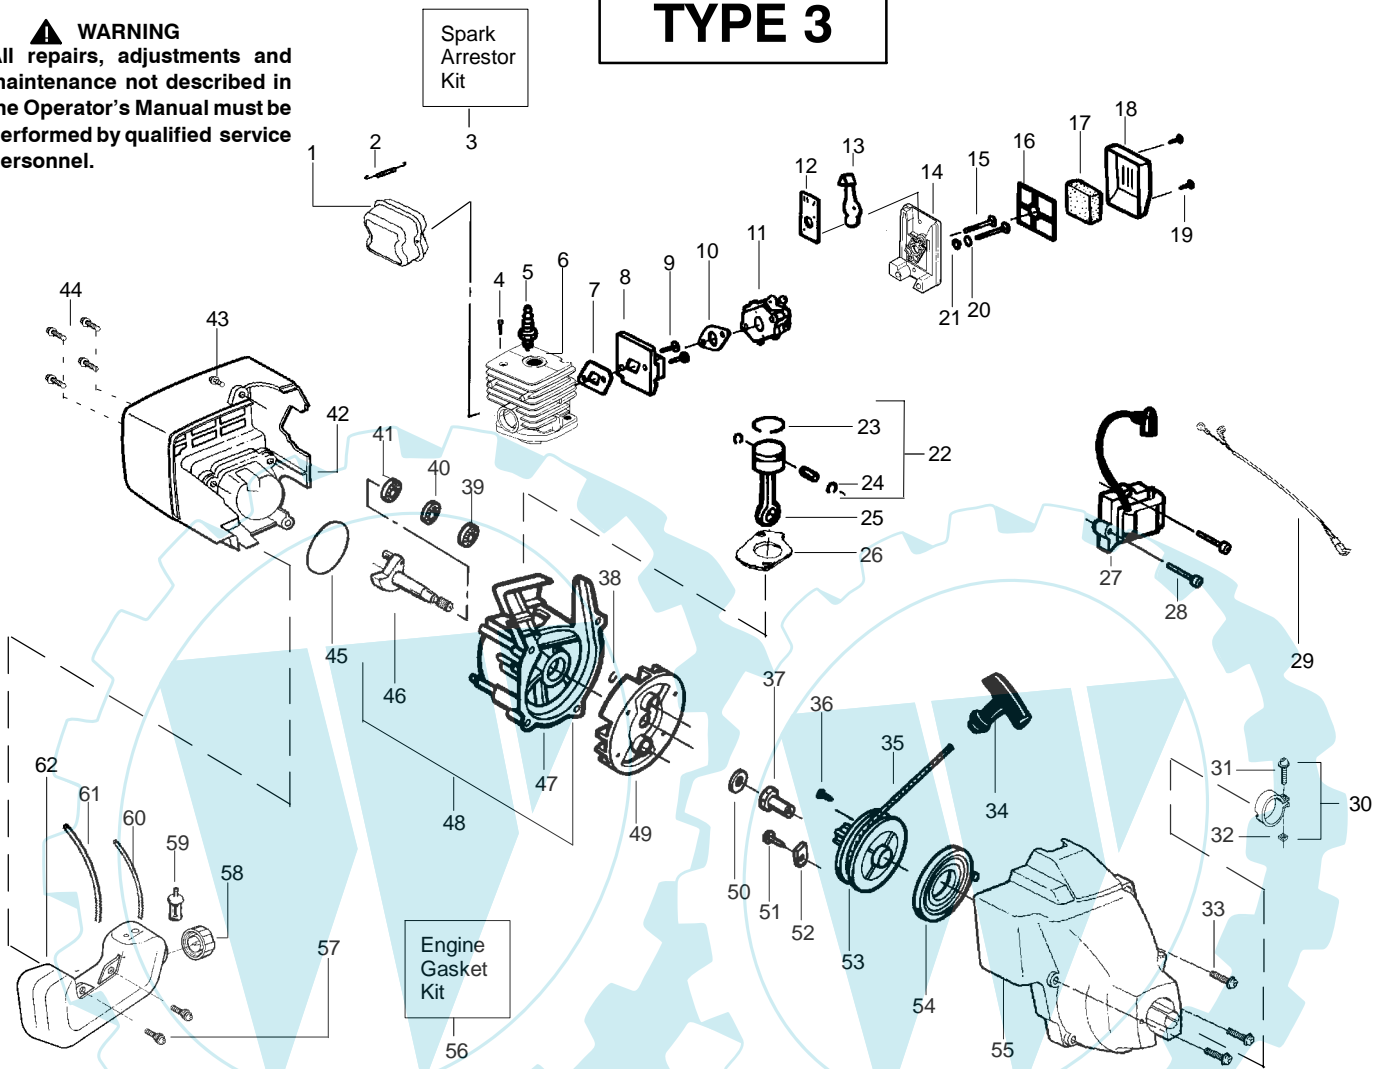

PARTS LIST NO. 530087915		McCULLOCH. PARTS LIST	MODEL(s) TRIMMAC 210	
DATE 2/25/05	Replaces 530087915 - 11/23/04		Note: Illustration may differ from actual model due to design changes	PAGE NO. 5

⚠ WARNING
All repairs, adjustments and maintenance not described in the Operator's Manual must be performed by qualified service personnel.

TYPE 3

Ref.	Part No.	Description	Ref.	Part No.	Description	Ref.	Part No.	Description
1.	530069660	Kit - Muffler (incl. 2)	23.	530055120	Ring-Piston	45.	530071363	O-Ring-C'case (kit)
2.	530042088	Spring-Muffler	24.	530015162	Retainer-Piston Pin	46.	530054753	Assy-Crankshaft
3.	530069380	Kit-Spark Arrestor	25.	530069945	Assy-Connecting Rod	47.	530071627	Kit-Crankcase (Incl. 39-41)
4.	530015953	Screw-Cylinder	26.	530071363	Gasket-Cylinder (kit)	48.	530071624	Assy-C'case & C'shaft (Incl. 38,46,47)
5.	Champion	Spark Plug (RCJ 6Y)	27.	530039163	Module-Ignition	49.	530069886	Assy-Flywheel
6.	530012416	Cylinder	28.	530016357	Screw	50.	530015828	Washer-Flat
7.	530071363	Gasket-Cyl/Carb.(kit)	29.	530049018	Assy-Switch Wire	51.	530015775	Screw
8.	530056403	Adaptor-Carb.	30.	530056365	Assy-Nose Cone Clamp (Incls. 31 & 32)	52.	530027523	Retainer
9.	530016014	Screw	31.	530016381	Screw-Nose Cone	53.	530069400	Kit-Starter Pulley (Incl. 36)
10.	530071363	Gasket-Carb.(kit)	32.	530016382	Nut-Nose Cone	54.	530042085	Spring-Starter
11.	530071630	Kit - Carburetor Ass'y (C1U-W7D)	33.	530015810	Screw	55.	530071677	Assy-Fan Hsg.
12.	530038747	Plate-Choke Mounting	34.	530027569	Handle-Starter	56.	530071363	Kit-Engine Gasket (Incl. 7,10,26,45)
13.	530038686	Shutter-Choke	35.	530069232	Kit - Rope	57.	530016379	Retainer-Fuel Tank
14.	530052431	Box-Air	36.	530016080	Screw	58.	530014347	Assy-Fuel Cap w/ret.
15.	530016353	Screw	37.	530038604	Coupling-Drive	59.	530095646	Assy-Fuel Pickup
16.	530036569	Plate - Filter Support	38.	530015941	Retain. Ring-C'shaft	60.	530069247	Kit-Fuel Line (Small)
17.	530036575	Foam-Air Filter	39.	530055728	Bearing-Outer	61.	530069216	Kit-Fuel Line (Large)
18.	530036568	Cover-Air Filter	40.	530071615	Kit-C'case Seal	62.	530049296	Assy-Fuel Tank (Incl. cap, fuel line, filter)
19.	530016349	Screw	41.	530032125	Bearing-Inner			
20.	530015852	Spacer-Choke	42.	530057026	Shroud-Rear			
21.	530015254	Washer	43.	530015934	Screw			
22.	530071357	Kit - Piston (Incl. 23, 24 & Pin)	44.	530015810	Screw			

✓ = NEW PART NUMBER FOR THIS IPL   * = REFER TO THE SERVICE REFERENCE INDICATED FOR MORE INFORMATION. (LOCATED AT END OF IPL)