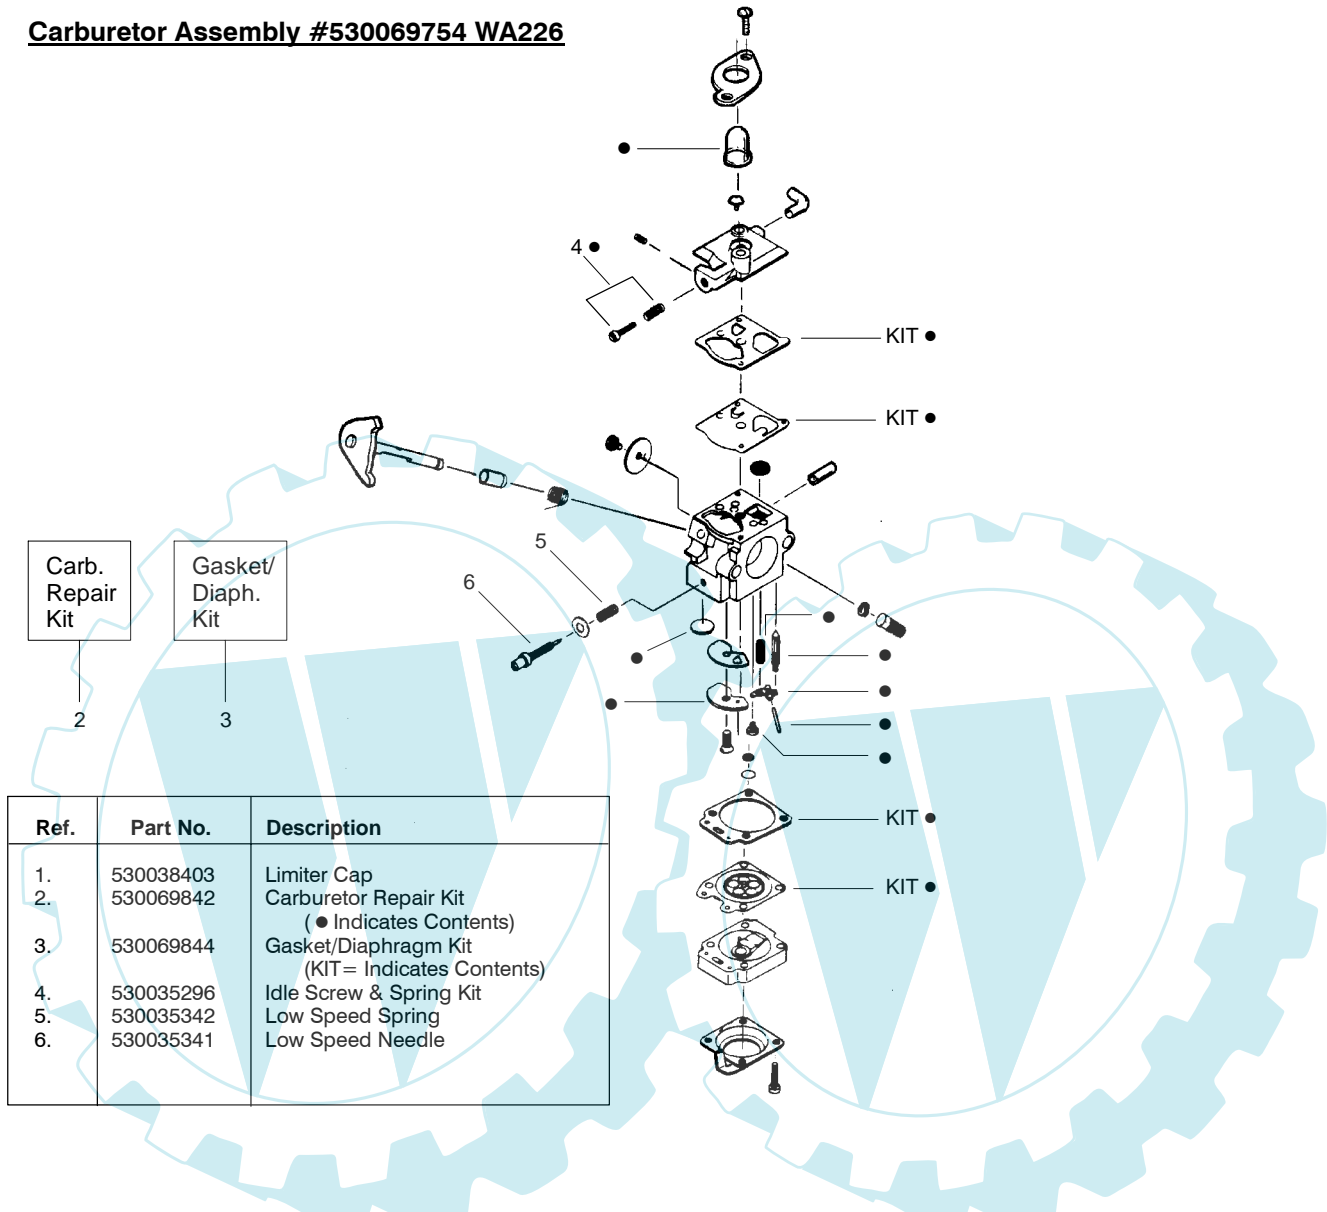

PARTS LIST NO. 530087915		McCULLOCH PARTS LIST	MODEL(s) TRIMMAC 210	
DATE 2/25/05	Replaces 530087915 - 11/23/04		Note: Illustration may differ from actual model due to design changes	PAGE NO. 7

Carburetor Assembly #530069754 WA226

Ref.	Part No.	Description
1.	530038403	Limiter Cap
2.	530069842	Carburetor Repair Kit (● Indicates Contents)
3.	530069844	Gasket/Diaphragm Kit (KIT= Indicates Contents)
4.	530035296	Idle Screw & Spring Kit
5.	530035342	Low Speed Spring
6.	530035341	Low Speed Needle

Kit - Carburetor Assembly No. 530071630 - C1U-W7D

Note: No Repair kits are available for this carburetor, please order the complete assembly part number 530-071630 (C1U-W7D)

✓ = NEW PART NUMBER FOR THIS IPL   ★ = REFER TO THE SERVICE REFERENCE INDICATED FOR MORE INFORMATION. (LOCATED AT END OF IPL)
● = THESE PARTS ARE ILLUSTRATED FOR CLARITY. ORDER COMPLETE ASSEMBLY.